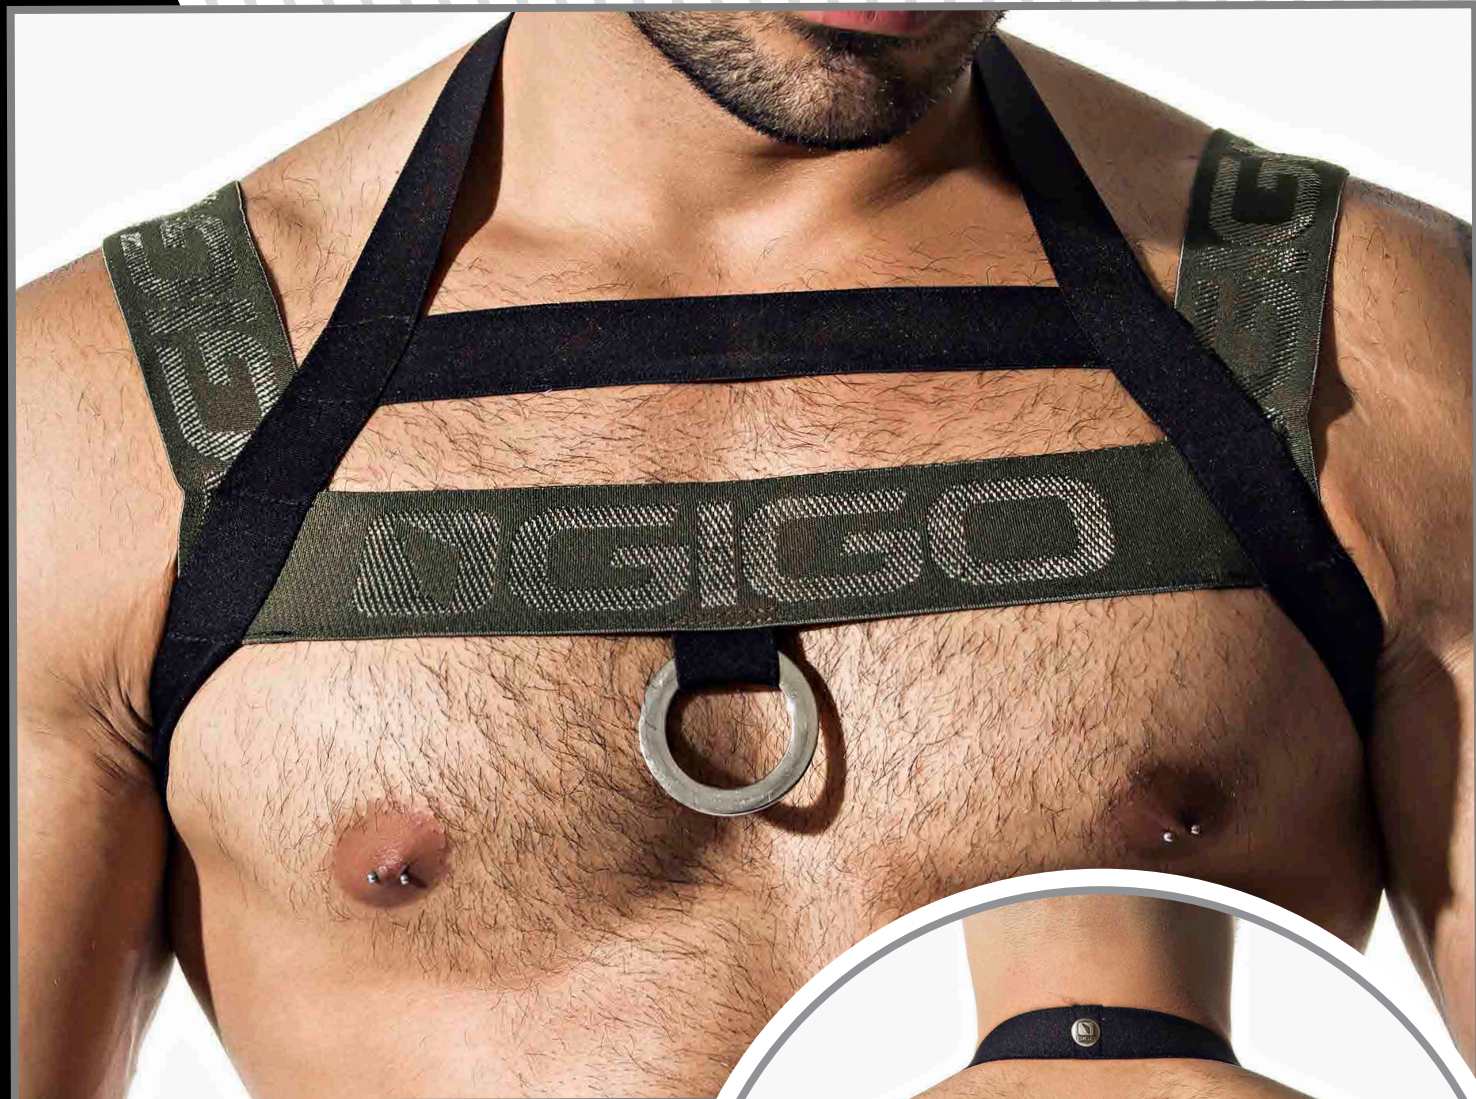

REF H32163
NYLON - SPANDEX

FETISH BLACK RED

HARNESS

REF H32163
NYLON - SPANDEX

FETISH BLACK YELLOW

HARNESS

REF H32163
NYLON - SPANDEX

FETISH BLACK