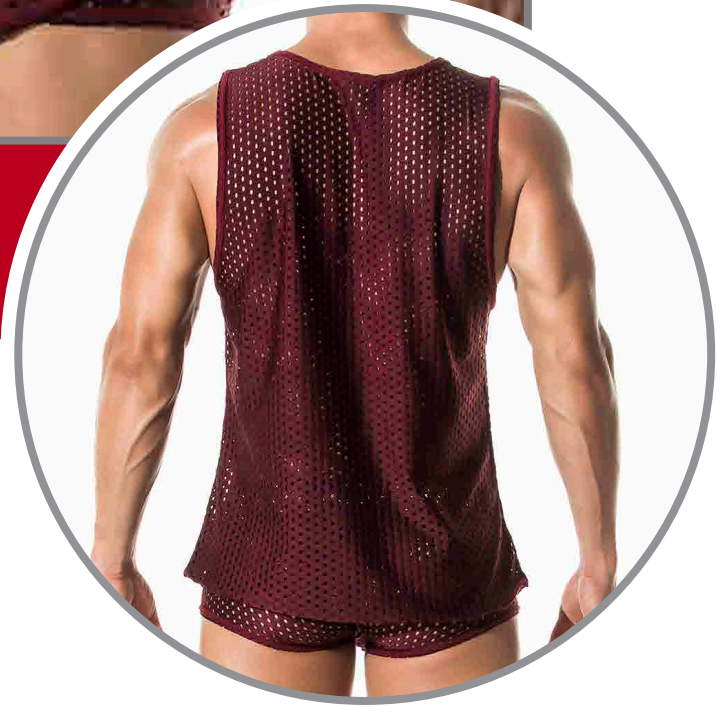

GSTRING

REF G05169
POLYESTER - SPANDEX

HOT

SHOW WINE

HOT

TANK

REF C10170
POLYESTER - SPANDEX

BOXER SHORT