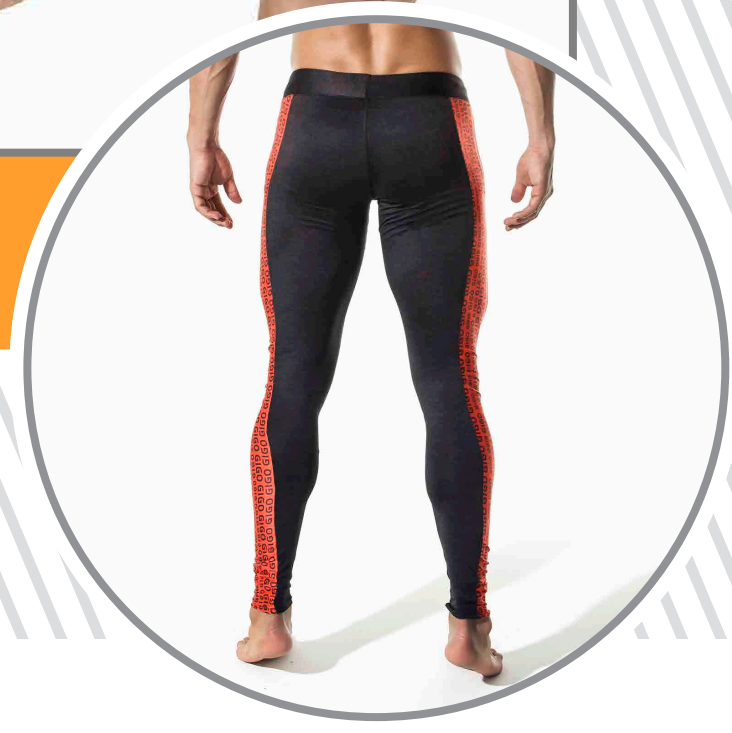

SPORT BLUE

LYCRA

SPORT GREY

LYCRA

PRINCE BLACK

LYCRA

PRINCE WINE

LYCRA