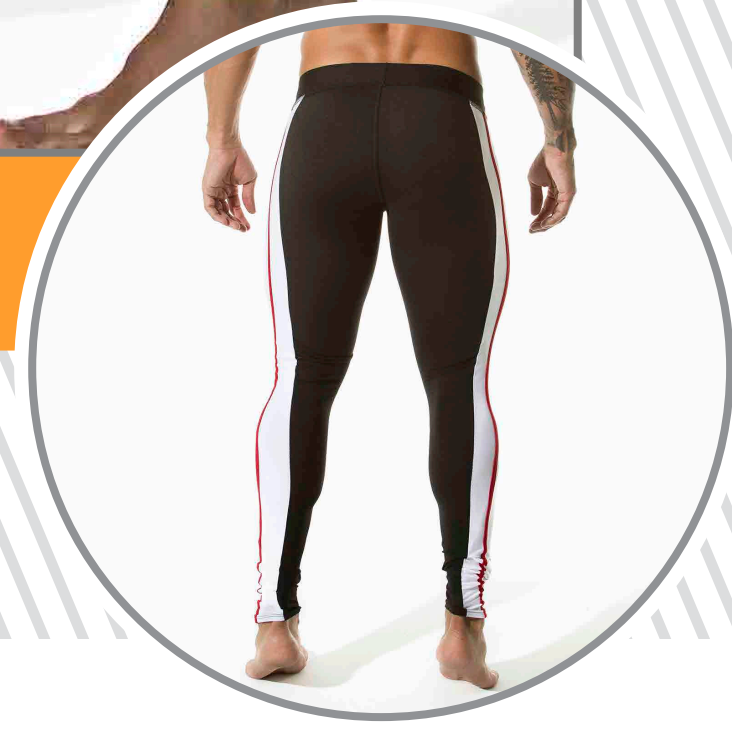

REF L18155
POLYESTER - SPANDEX

PRINCE BLACK

LYCRA

REF L18161
POLYESTER - SPANDEX

PRINCE WINE

LYCRA

REF L18161
POLYESTER - SPANDEX

SPORTWEAR