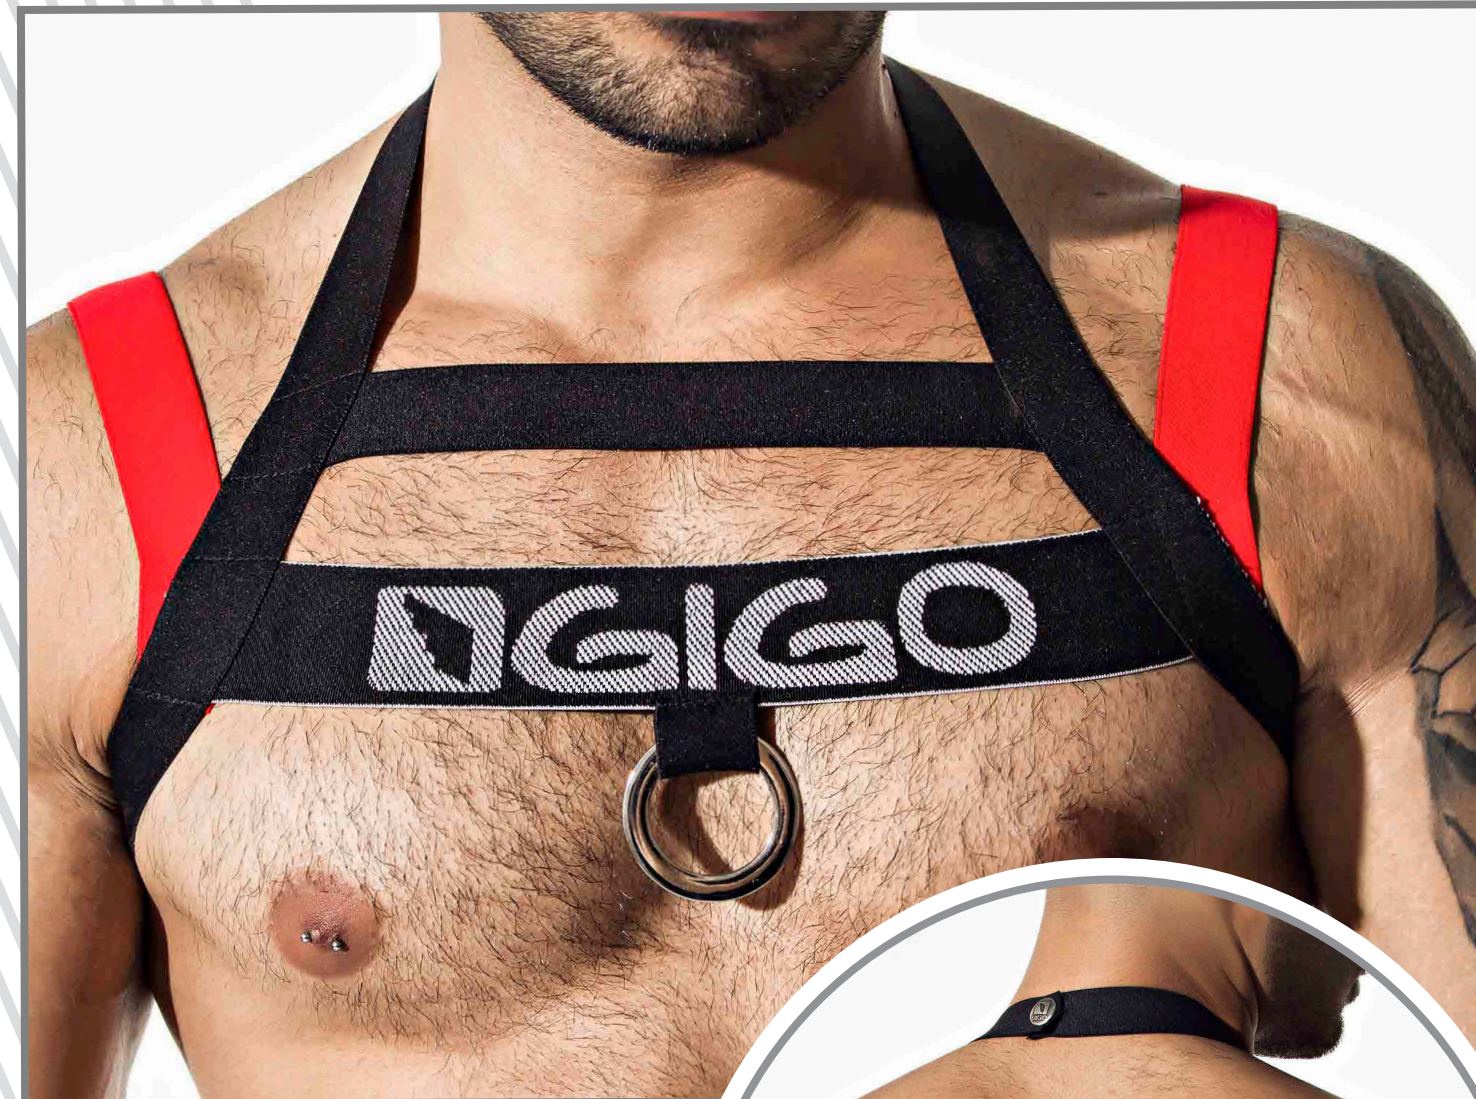

REF H32163
NYLON - SPANDEX

FETISH BLACK RED

HARNESS

REF H32163
NYLON - SPANDEX

FETISH BLACK YELLOW

HARNESS

REF H32163
NYLON - SPANDEX

FETISH BLACK