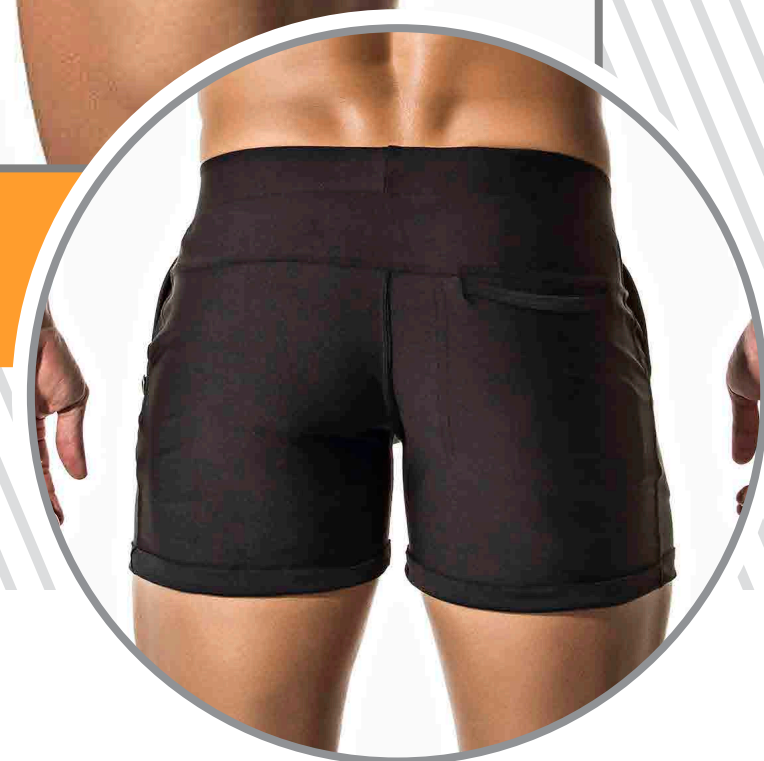

BASIC BLACK

SHORT PANTS

BASIC GREEN

SHORT PANTS

BASIC WHITE

SHORT PANTS

SPORTWEAR