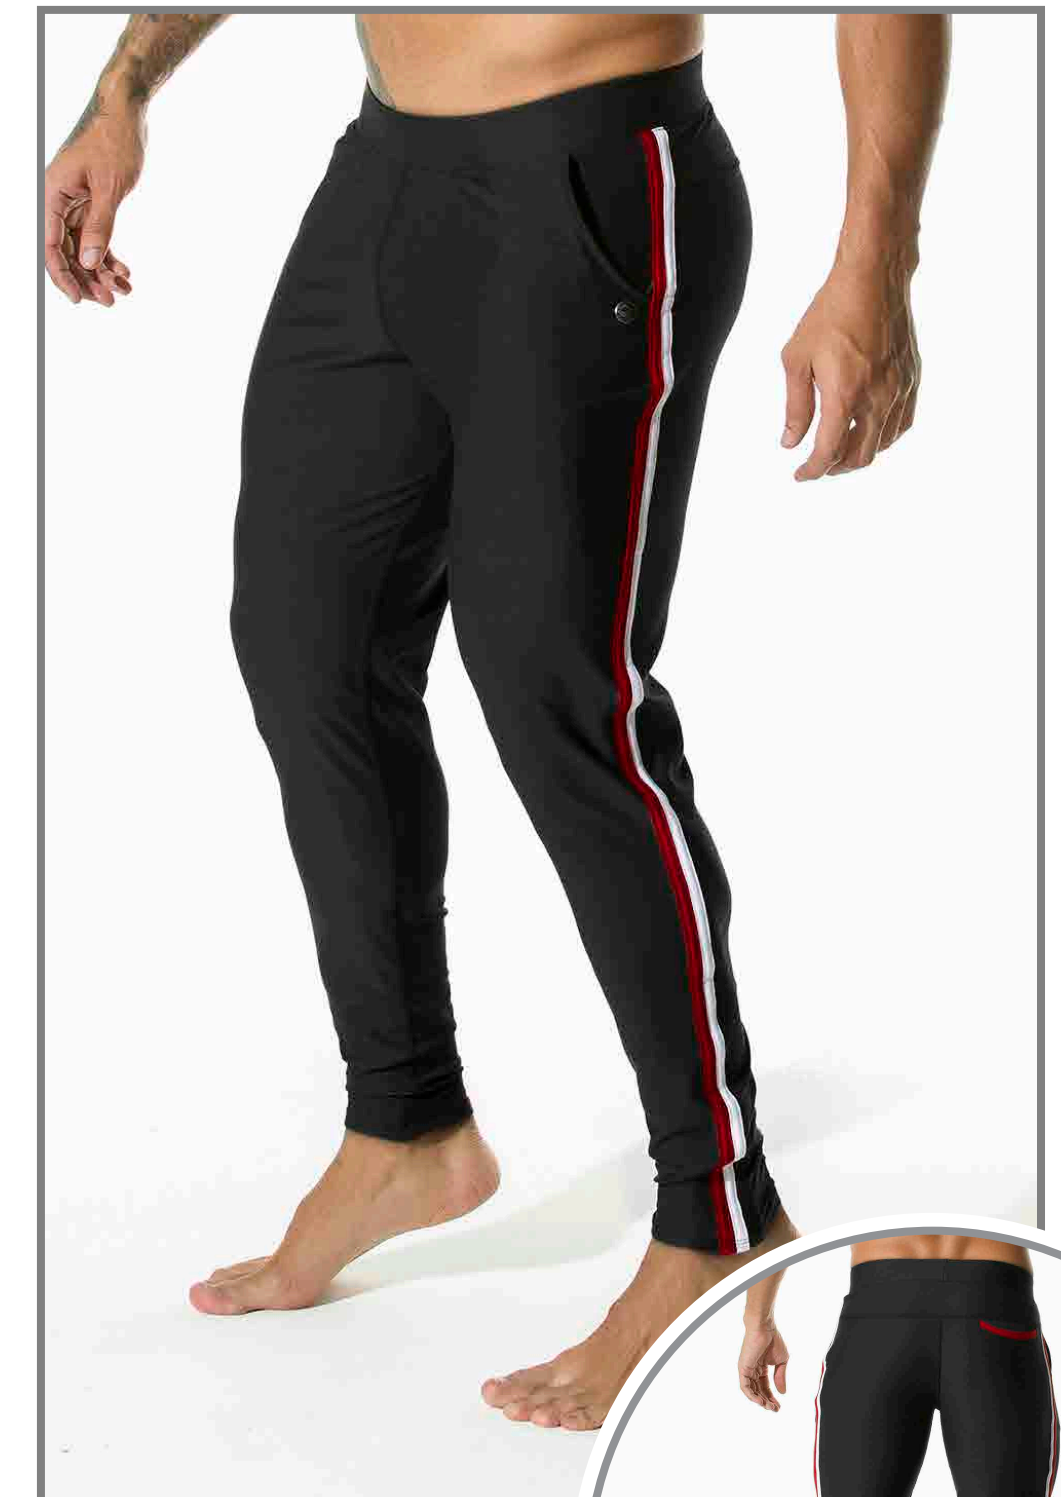

ROYALTY GREEN

LONG PANTS

REF P24158
POLYESTER - SPANDEX

ROYALTY BLACK

GIGO®
underwear

LONG PANTS

REF P24158
POLYESTER - SPANDEX

SPORTWEAR