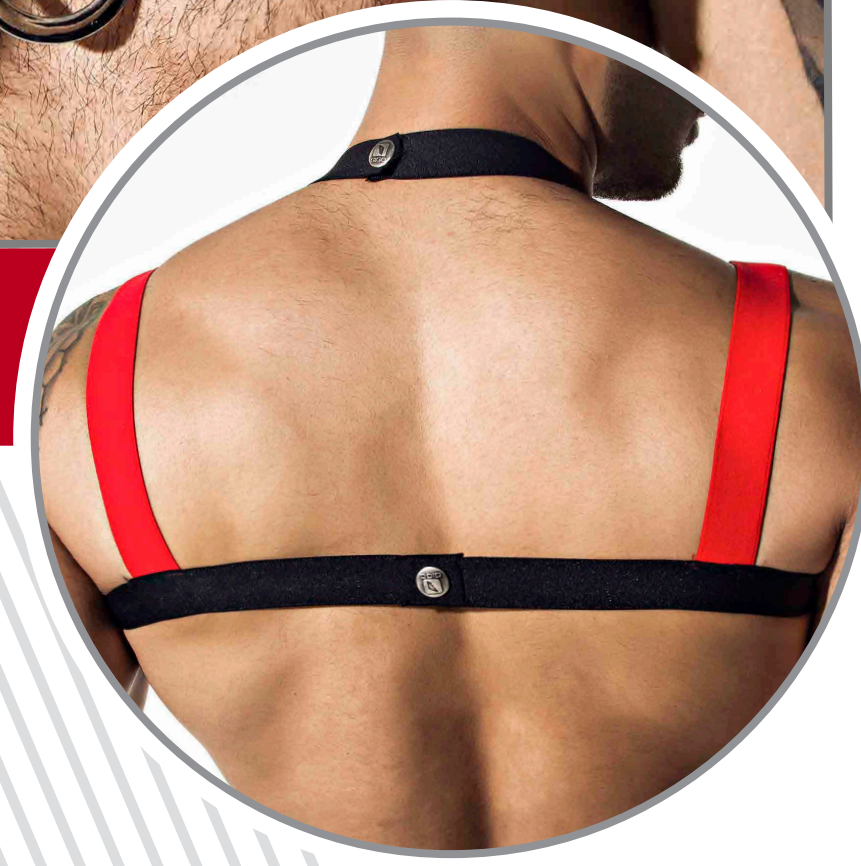

REF H32163
NYLON - SPANDEX

FETISH BLACK RED

HARNESS

REF H32163
NYLON - SPANDEX

FETISH BLACK YELLOW

HARNESS

REF H32163
NYLON - SPANDEX

FETISH BLACK