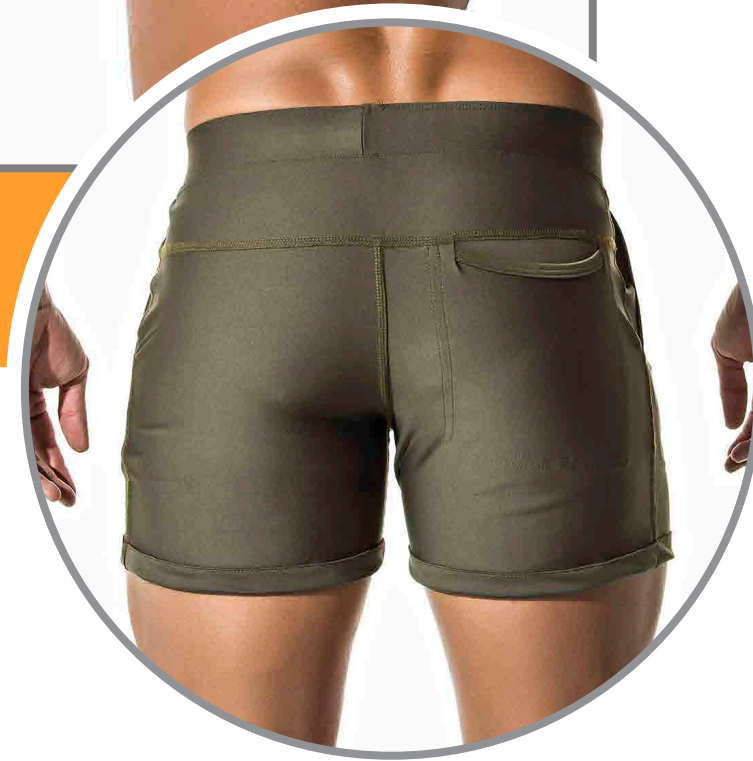

SHORT PANTS

REF B29129
POLYESTER - SPANDEX

BASIC GREEN

SHORT PANTS

REF B29129
POLYESTER - SPANDEX

BASIC WHITE

SHORT PANTS

REF B29129
POLYESTER - SPANDEX