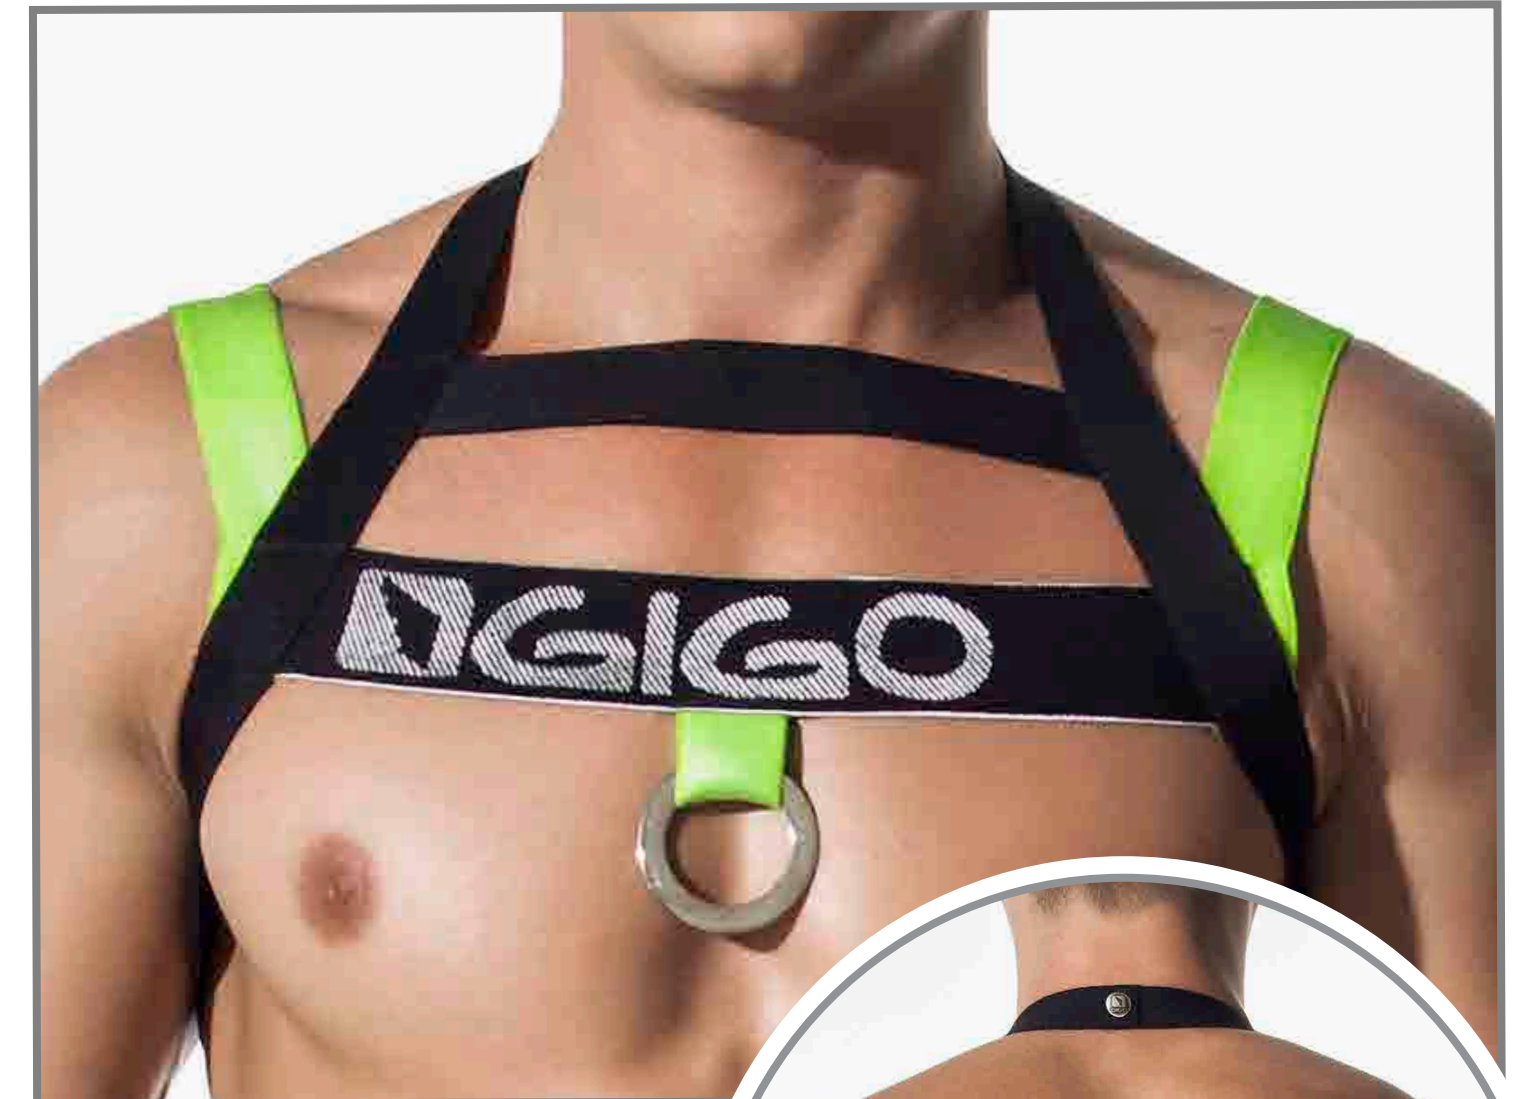

REF H32163
NYLON - SPANDEX

FETISH BLACK RED

HARNESS

REF H32163
NYLON - SPANDEX

FETISH BLACK YELLOW

HARNESS

REF H32163
NYLON - SPANDEX

FETISH BLACK