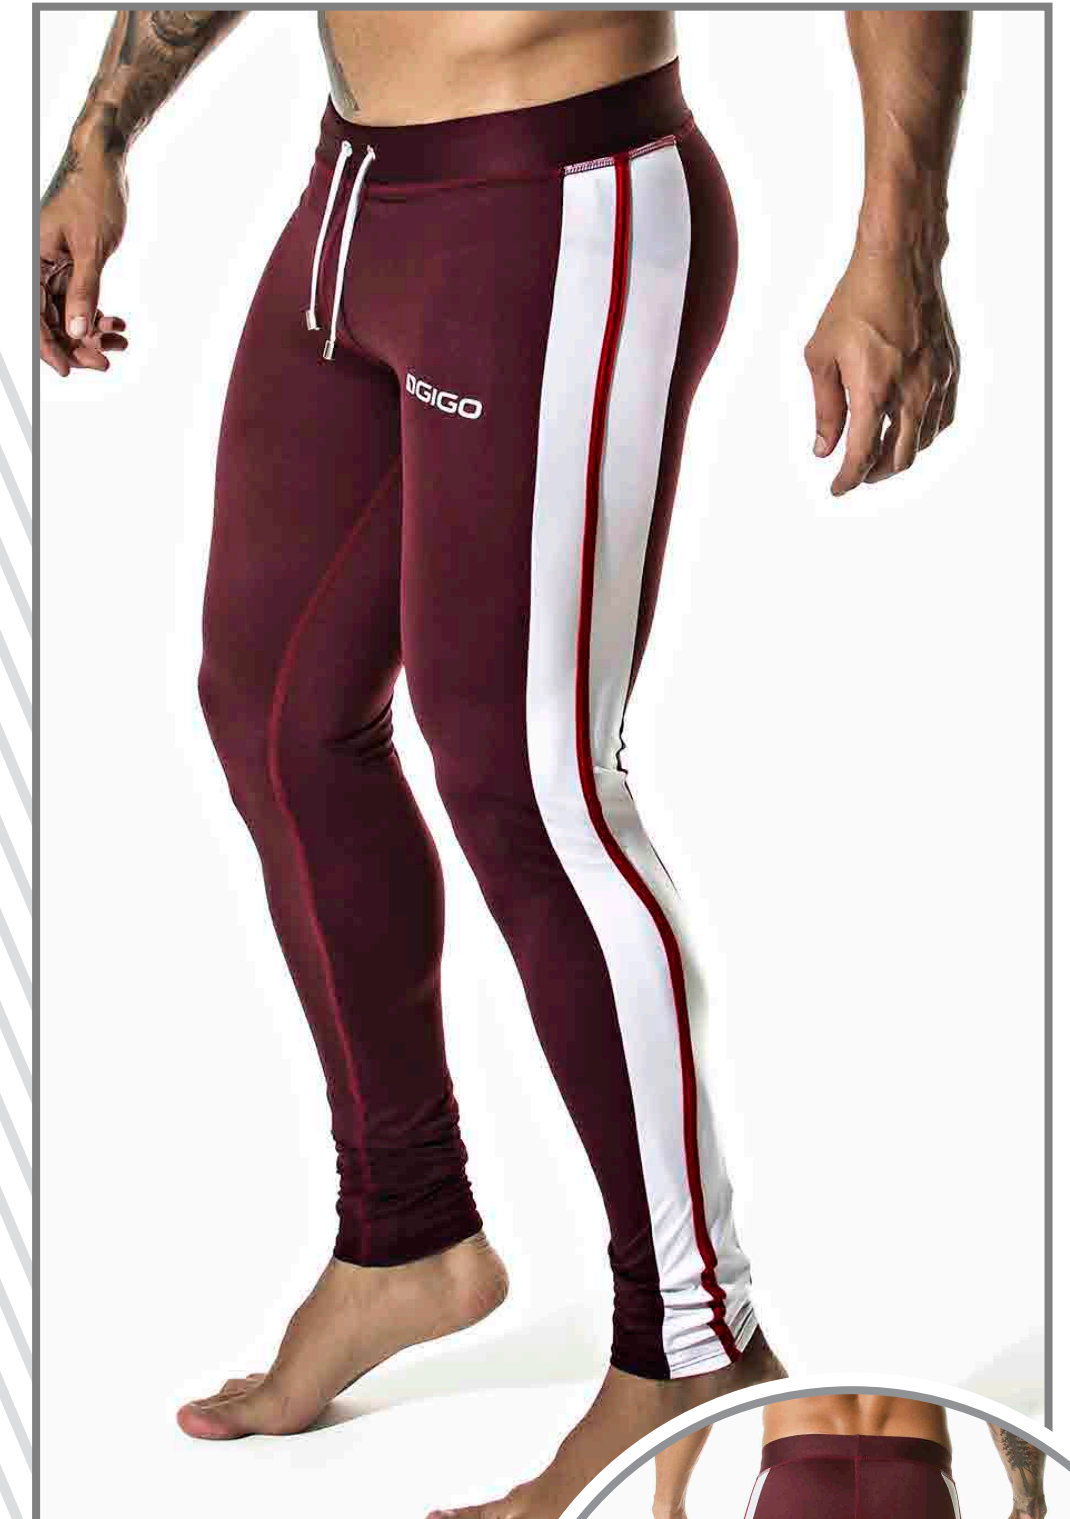

REF L18155
POLYESTER - SPANDEX

PRINCE BLACK

LYCRA

REF L18161
POLYESTER - SPANDEX

PRINCE WINE

LYCRA

REF L18161
POLYESTER - SPANDEX

SPORTWEAR