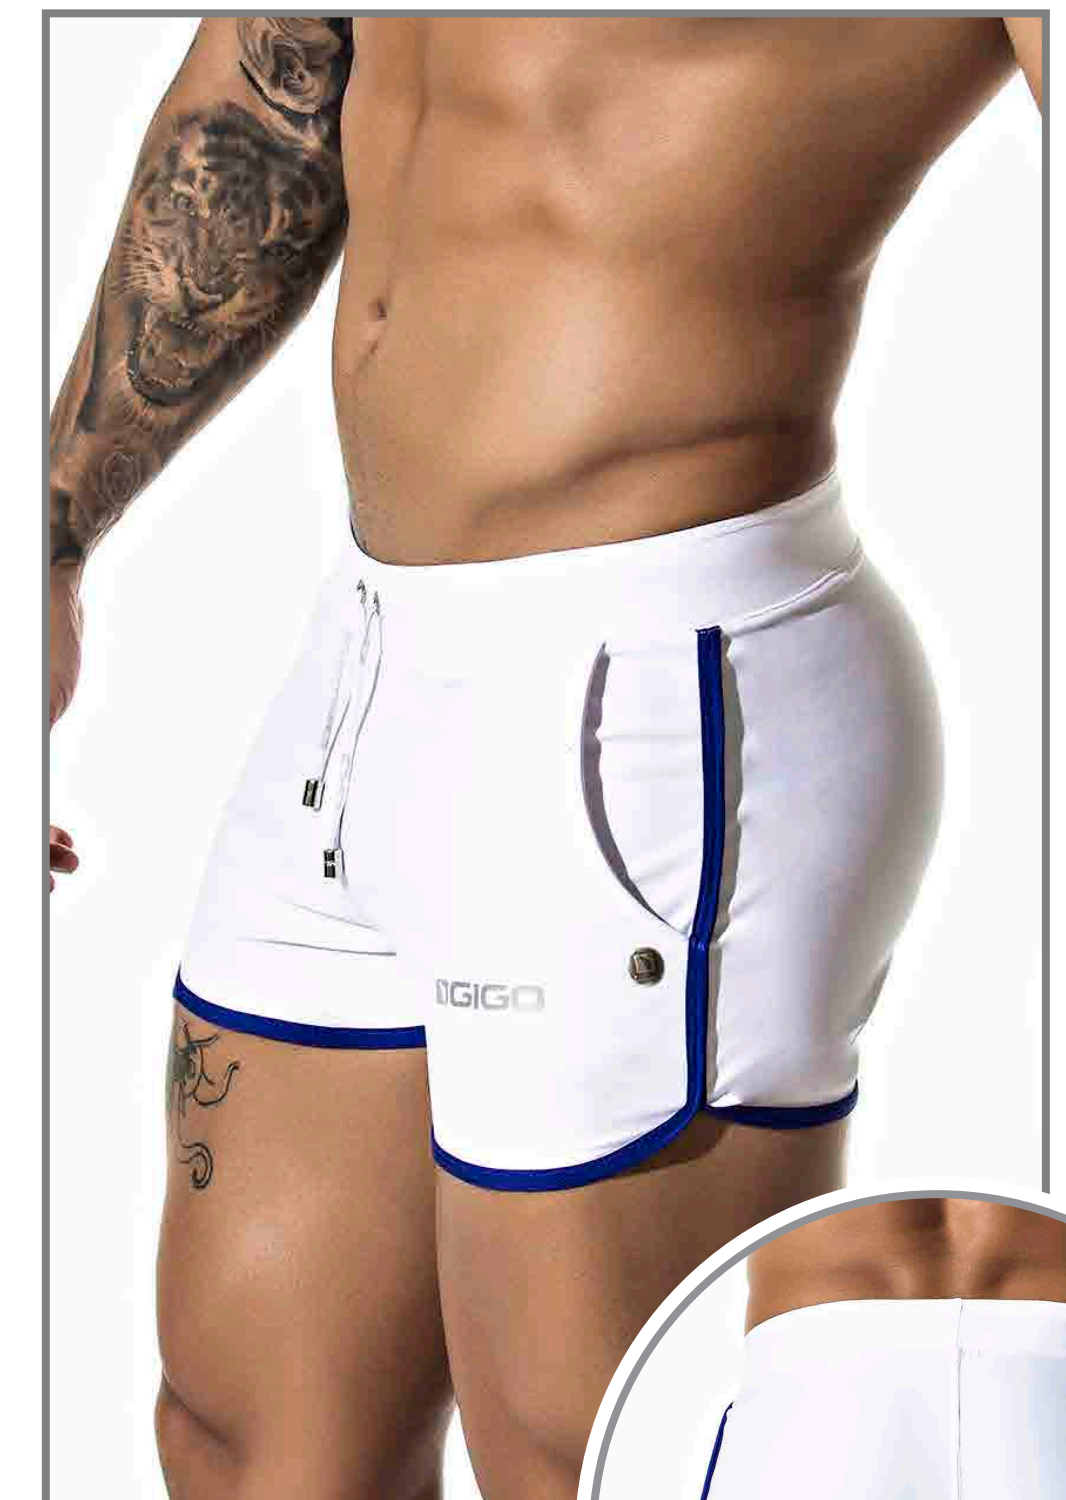

HOTSES WHITE

SHORT PANTS