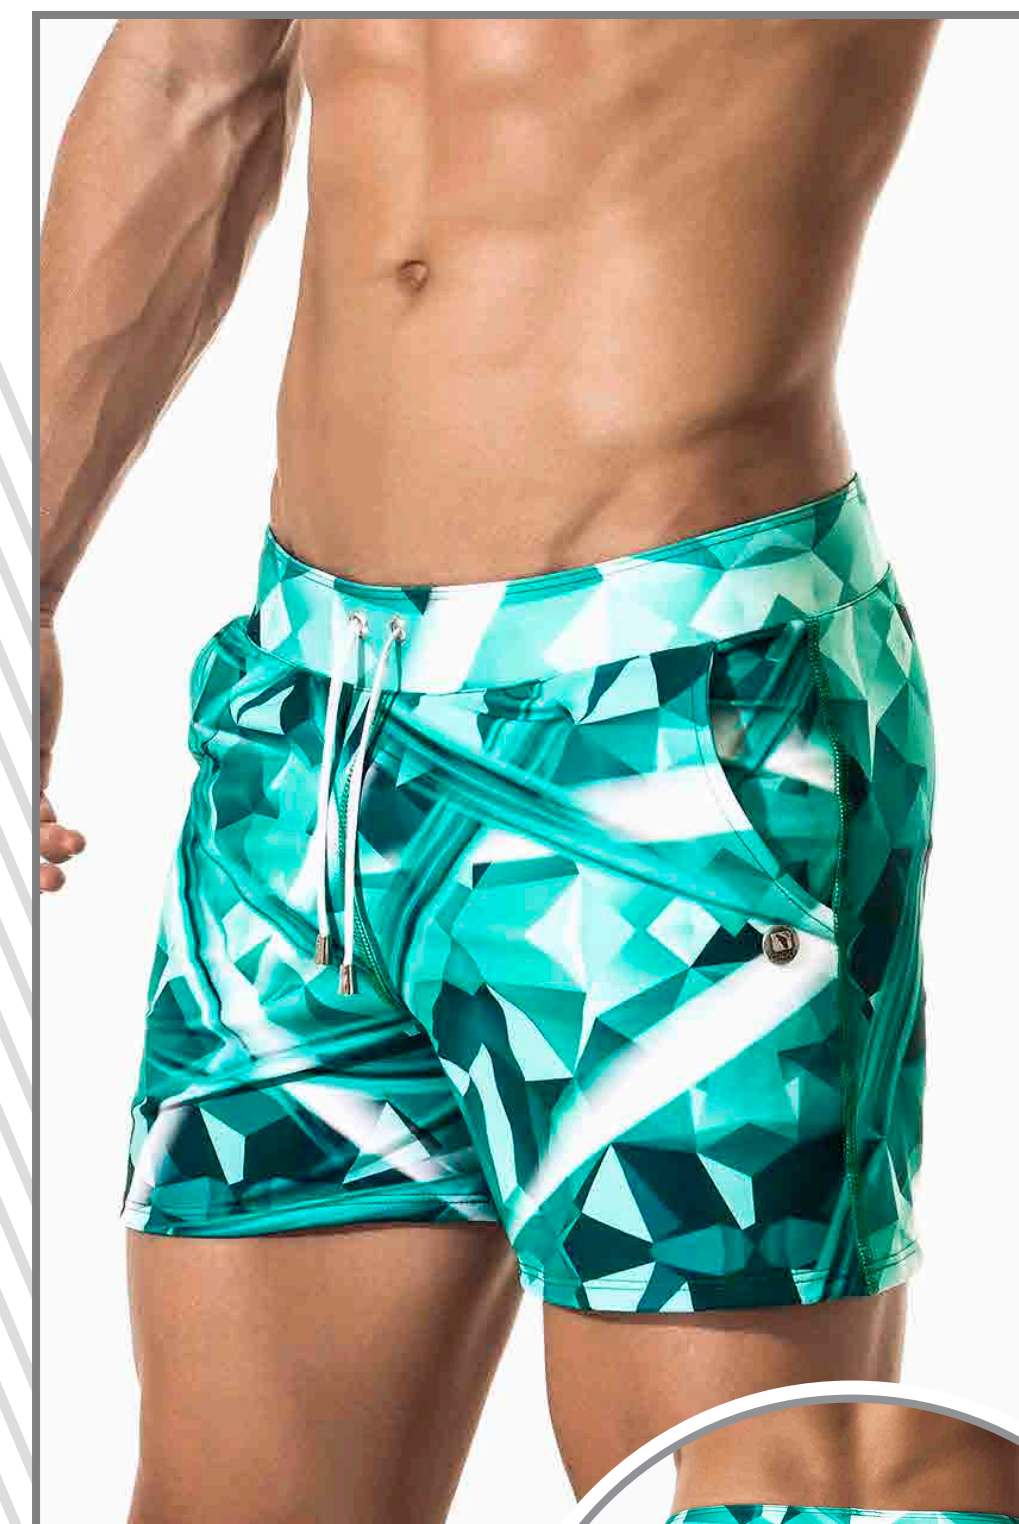

REF S01155
POLYESTER - SPANDEX

FAST

FUTURISTIC

SWIMWEAR BRIEF

SWIMWEAR SHORT

SWIMWEAR BRIEF

SWIMWEAR SHORT

REF S02003
POLYESTER - SPANDEX