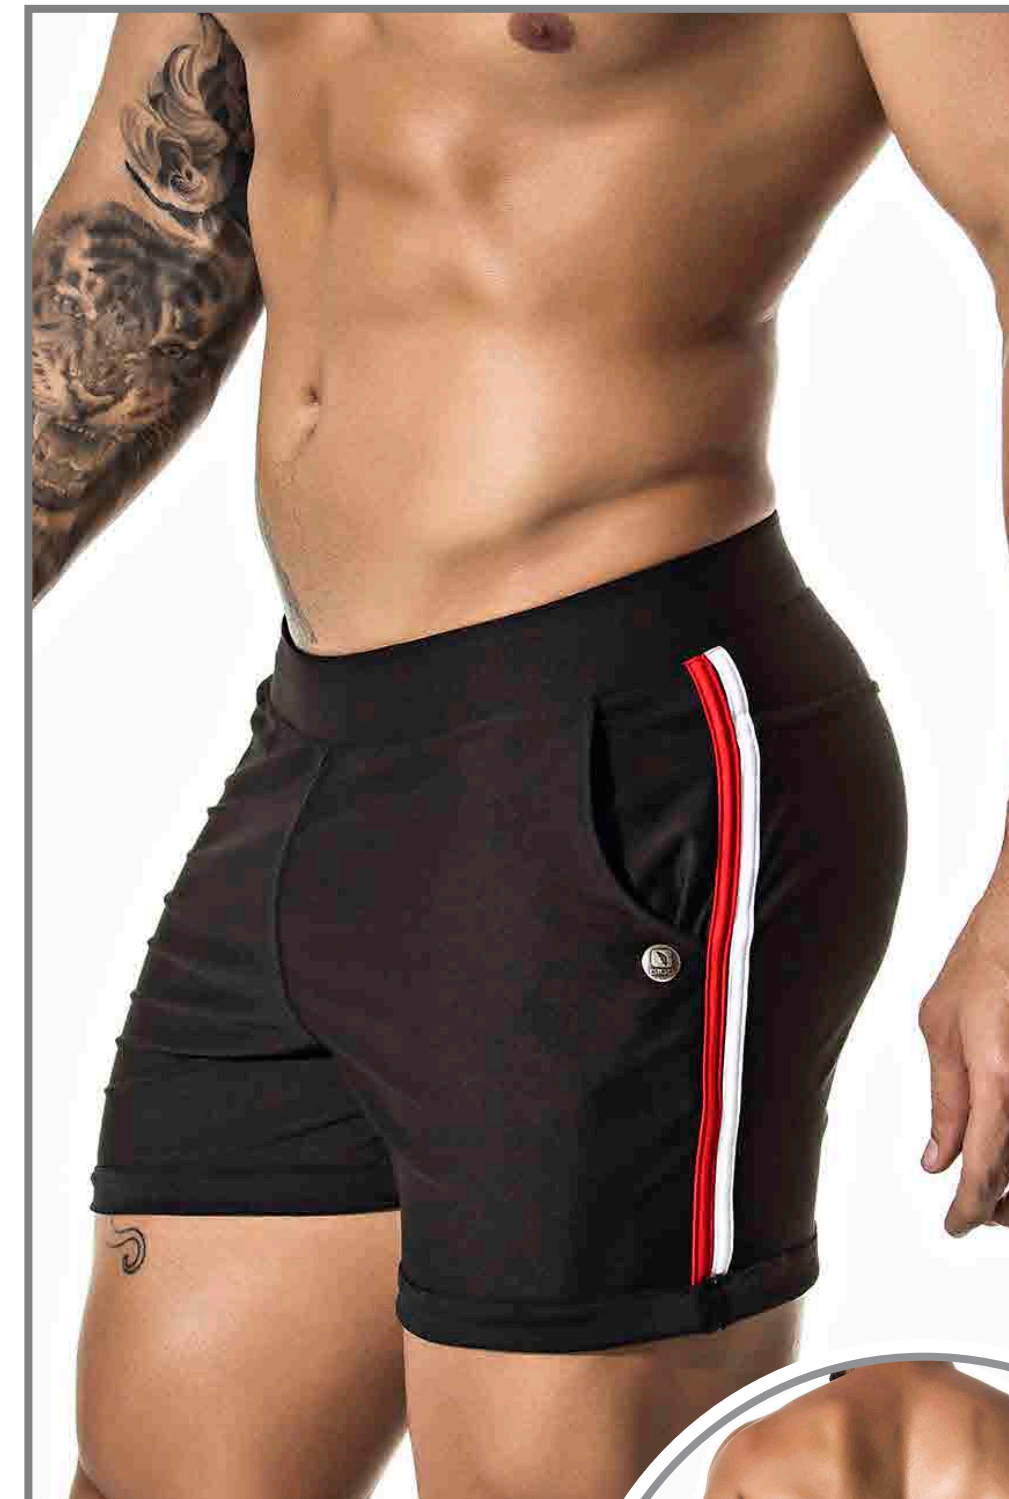

SPORTWEAR

ROYALTY BLACK

SHORT PANTS