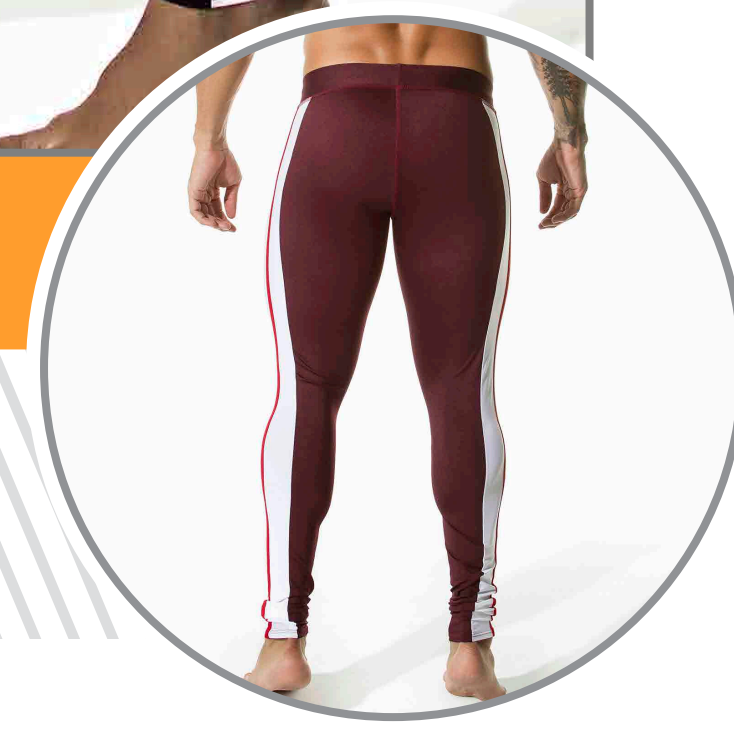

REF L18155
POLYESTER - SPANDEX

PRINCE BLACK

LYCRA

REF L18161
POLYESTER - SPANDEX

PRINCE WINE

LYCRA

REF L18161
POLYESTER - SPANDEX

SPORTWEAR