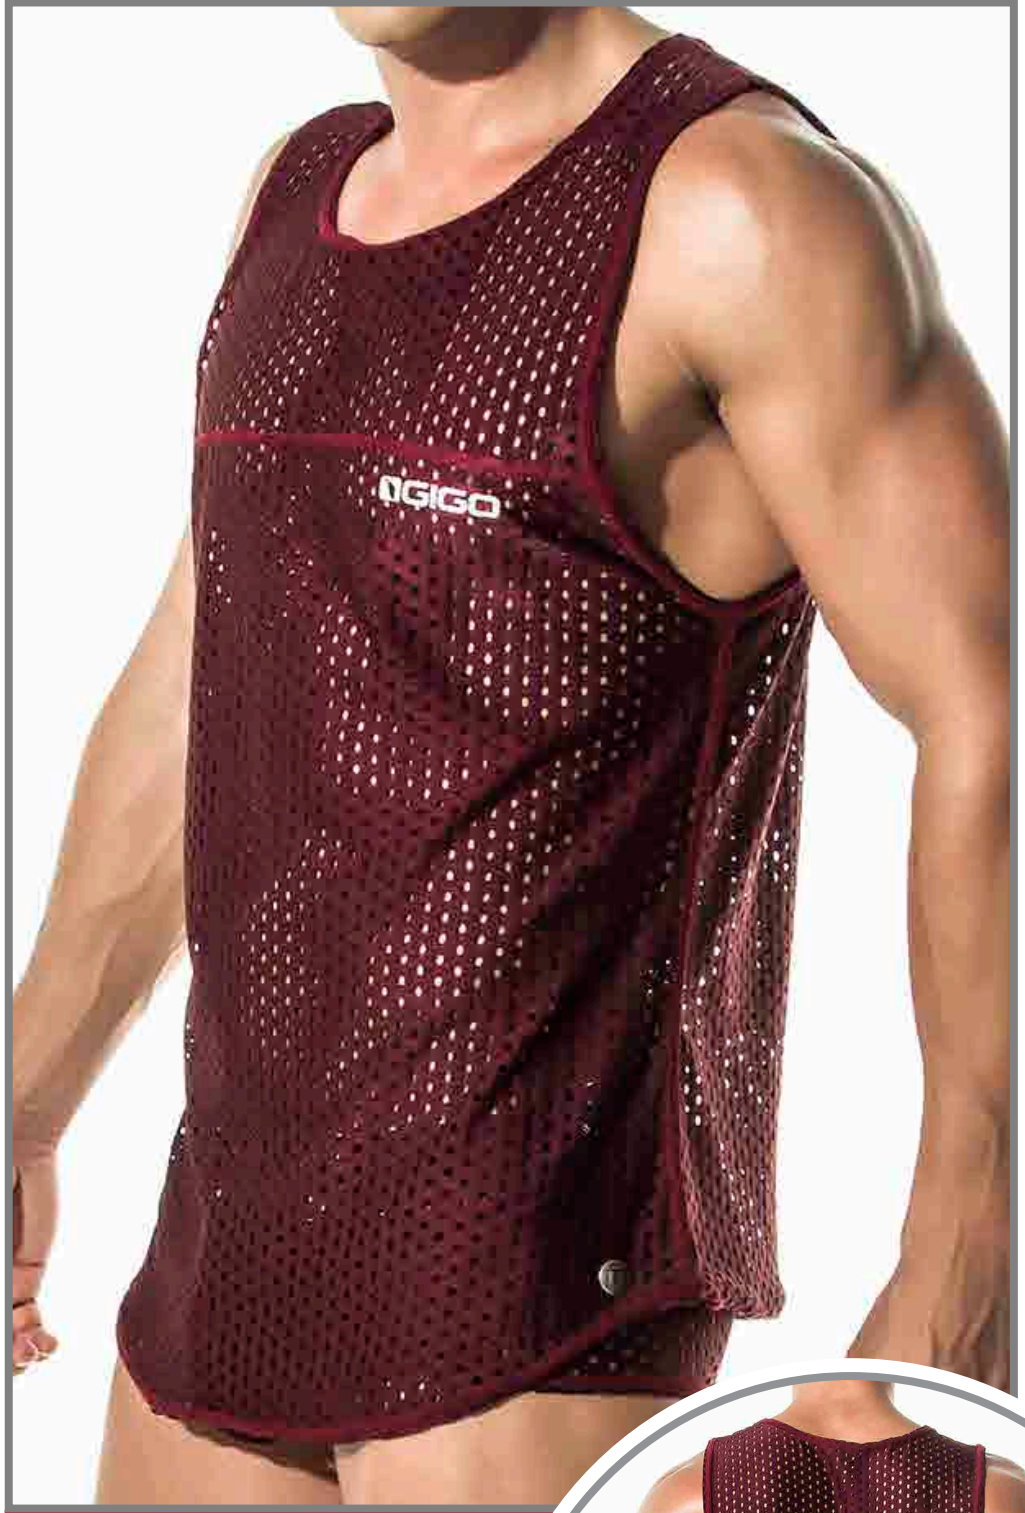

GSTRING

REF G05169
POLYESTER - SPANDEX

HOT

SHOW WINE

HOT

TANK

REF C10170
POLYESTER - SPANDEX

BOXER SHORT