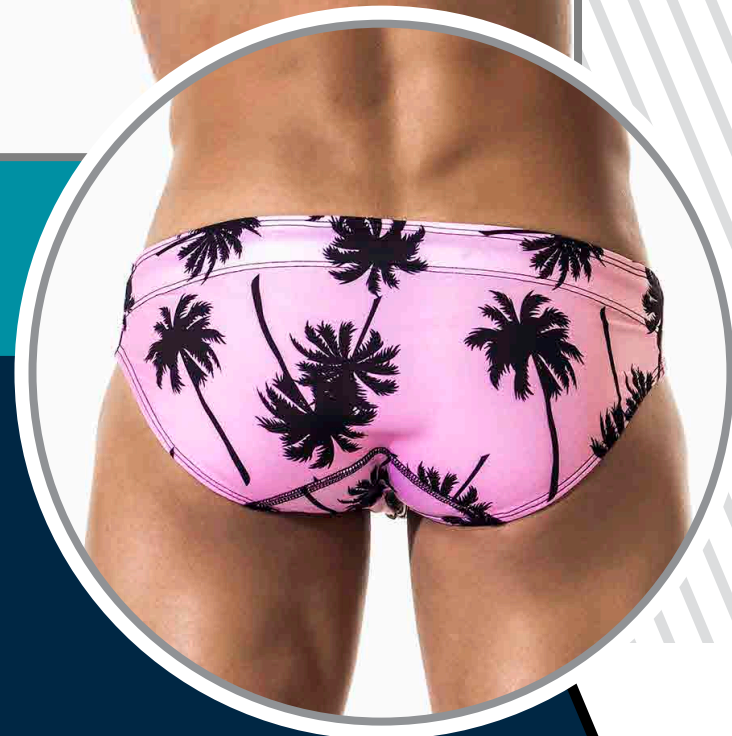

SWIMWEAR SHORT

REF S02003
POLYESTER - SPANDEX

REF S03003
POLYESTER - SPANDEX

REF S02003
POLYESTER - SPANDEX

REF S03003
POLYESTER - SPANDEX

BASIC GREEN

UNDERWEAR

SWIMWEAR BRIEF